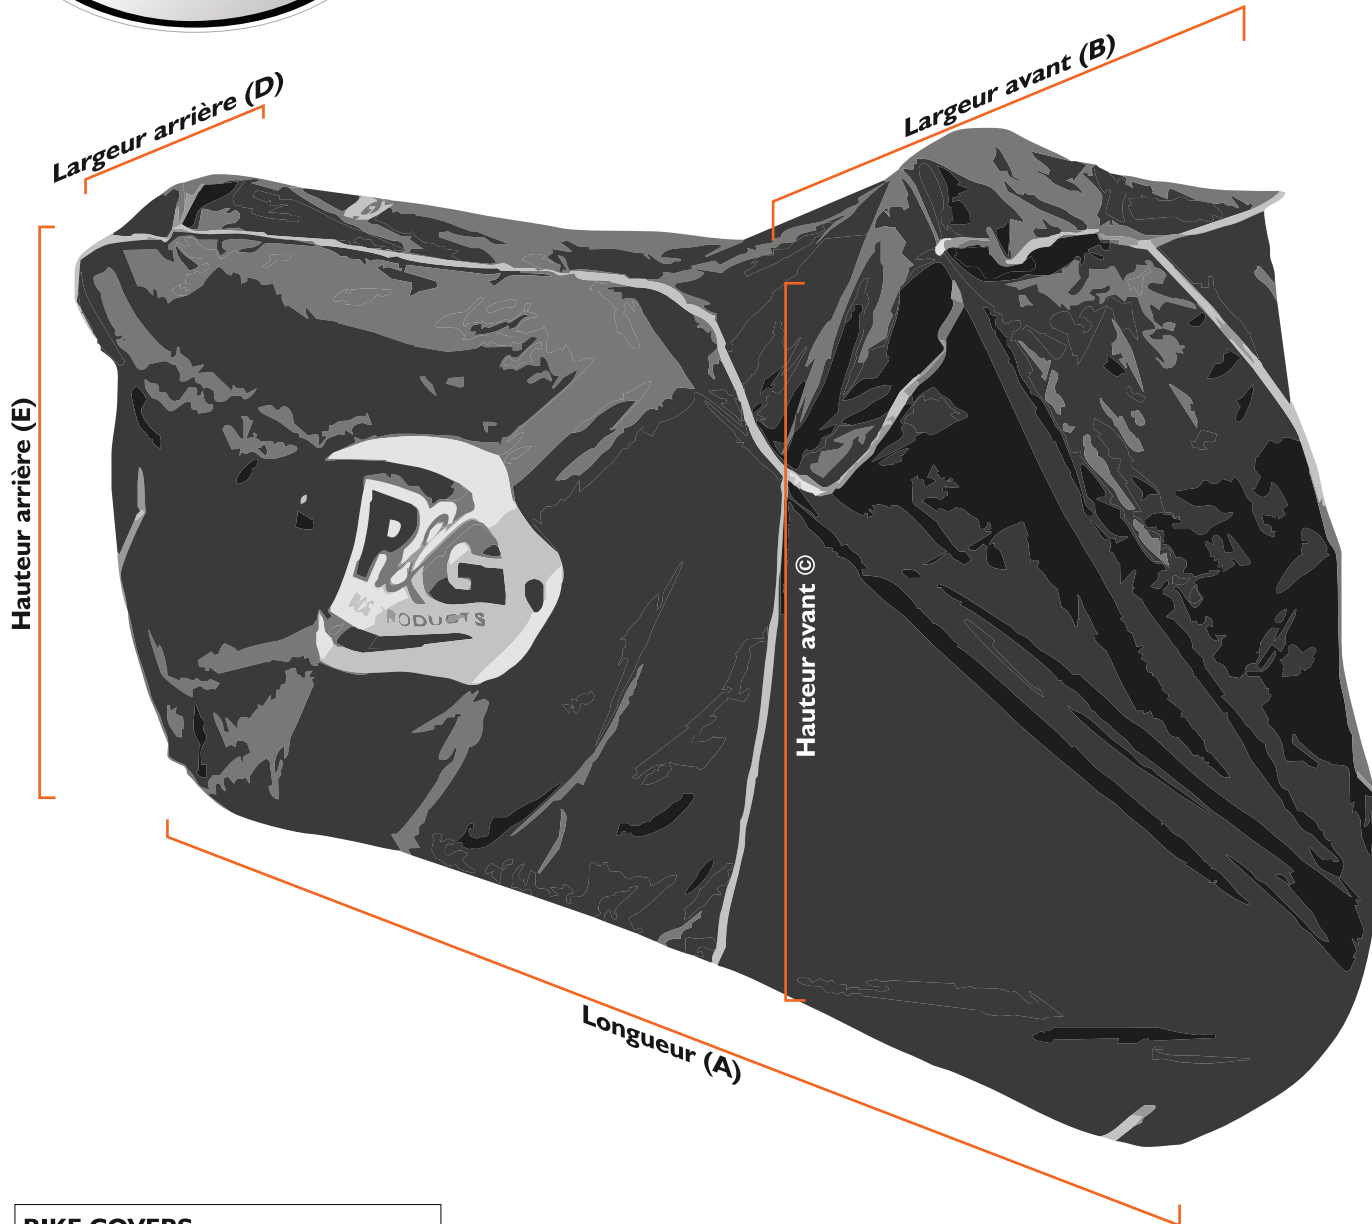

BIKE COVERS

DIMENSIONS SPEC SHEET

BIKE COVERS							
PART No:	COVER TYPE	Colour	Length (A)	Front Width (B)	Front Height (C)	Rear Width (D)	Rear Height (E)
DC00BKS	SUPERBIKE DUST COVER	Black/Silver	213cm / 84"	81cm / 32"	104cm / 41"	38cm / 15"	86cm / 34"
DC00REWH	SUPERBIKE DUST COVER	Red/White	213cm / 84"	81cm / 32"	104cm / 41"	38cm / 15"	86cm / 34"
BC0006	SUPERBIKE COVER	Black or Silver	228cm / 90"	104cm / 41"	127cm / 50"	50cm / 20"	96cm / 38"
BC0007	ADVENTURE COVER	Black	266cm / 105"	112cm / 44"	173cm / 68"	89cm / 36"	114cm / 45"

ALSO AVAILABLE FROM R&G RACING

BAR END SLIDERS

COTTON REELS

AERO CRASH PROTECTORS

ENGINE CASE COVERS

RADIATOR GUARDS

TAIL TIDIES

Plus much more...

BIKE COVERS							
N° de partie:	Type de couverture	Couleur	Longueur (A)	Front Width (B)	Hauteur avant (C)	Largeur arrière (D)	Hauteur arrière (E)
DC00BKS	SUPERBIKE DUST COVER	Black/Silver	213cm / 84"	81cm / 32"	104cm / 41"	38cm / 15"	86cm / 34"
DC00REWH	SUPERBIKE DUST COVER	Red/White	213cm / 84"	81cm / 32"	104cm / 41"	38cm / 15"	86cm / 34"
BC0006	SUPERBIKE COVER	Black or Silver	228cm / 90"	104cm / 41"	127cm / 50"	50cm / 20"	96cm / 38"
BC0007	ADVENTURE COVER	Black	266cm / 105"	112cm / 44"	173cm / 68"	89cm / 36"	114cm / 45"