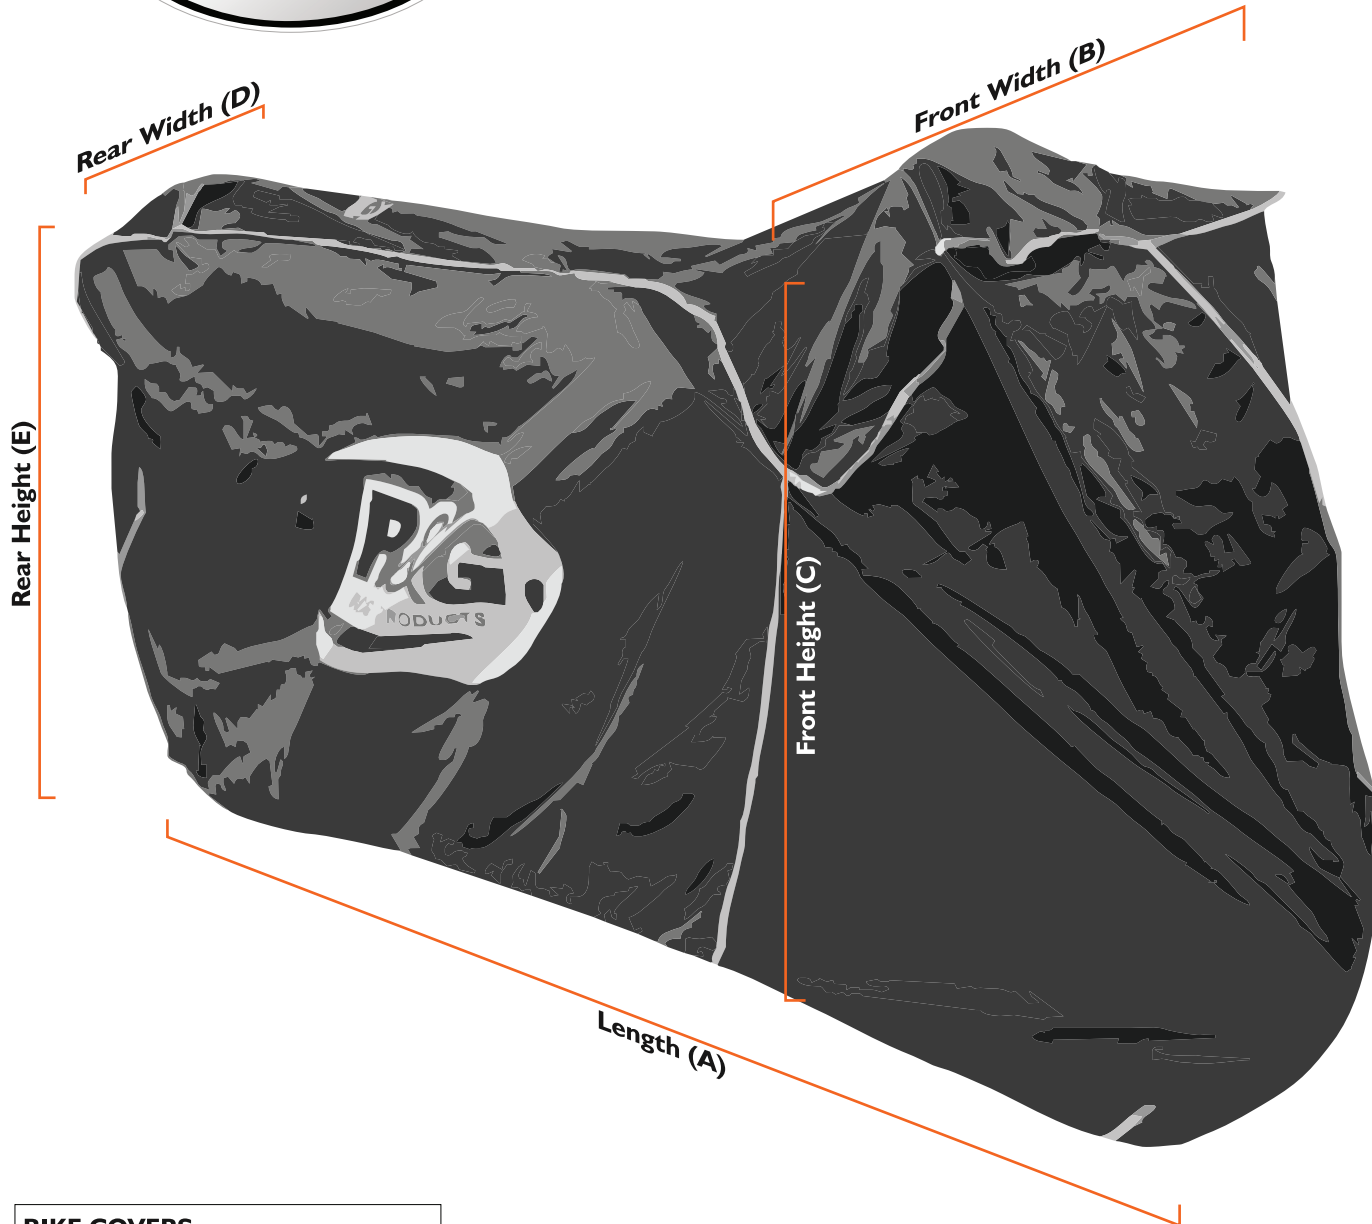

BIKE COVERS

DIMENSIONS SPEC SHEET

BIKE COVERS							
PART No:	COVER TYPE	Colour	Length (A)	Front Width (B)	Front Height (C)	Rear Width (D)	Rear Height (E)
DC00BKS	SUPERBIKE DUST COVER	Black/Silver	213cm / 84"	81cm / 32"	104cm / 41"	38cm / 15"	86cm / 34"
DC00REWH	SUPERBIKE DUST COVER	Red/White	213cm / 84"	81cm / 32"	104cm / 41"	38cm / 15"	86cm / 34"
BC0006	SUPERBIKE COVER	Black or Silver	228cm / 90"	104cm / 41"	127cm / 50"	50cm / 20"	96cm / 38"
BC0007	ADVENTURE COVER	Black	266cm / 105"	112cm / 44"	173cm / 68"	89cm / 36"	114cm / 45"

ALSO AVAILABLE FROM R&G RACING

BAR END SLIDERS

COTTON REELS

AERO CRASH PROTECTORS

ENGINE CASE COVERS

RADIATOR GUARDS

TAIL TIDIES

Plus much more...

BIKE COVERS							
N° de partie:	Type de couverture	Couleur	Longueur (A)	Front Width (B)	Hauteur avant (C)	Largeur arrière (D)	Hauteur arrière (E)
DC00BKS	SUPERBIKE DUST COVER	Black/Silver	213cm / 84"	81cm / 32"	104cm / 41"	38cm / 15"	86cm / 34"
DC00REWH	SUPERBIKE DUST COVER	Red/White	213cm / 84"	81cm / 32"	104cm / 41"	38cm / 15"	86cm / 34"
BC0006	SUPERBIKE COVER	Black or Silver	228cm / 90"	104cm / 41"	127cm / 50"	50cm / 20"	96cm / 38"
BC0007	ADVENTURE COVER	Black	266cm / 105"	112cm / 44"	173cm / 68"	89cm / 36"	114cm / 45"